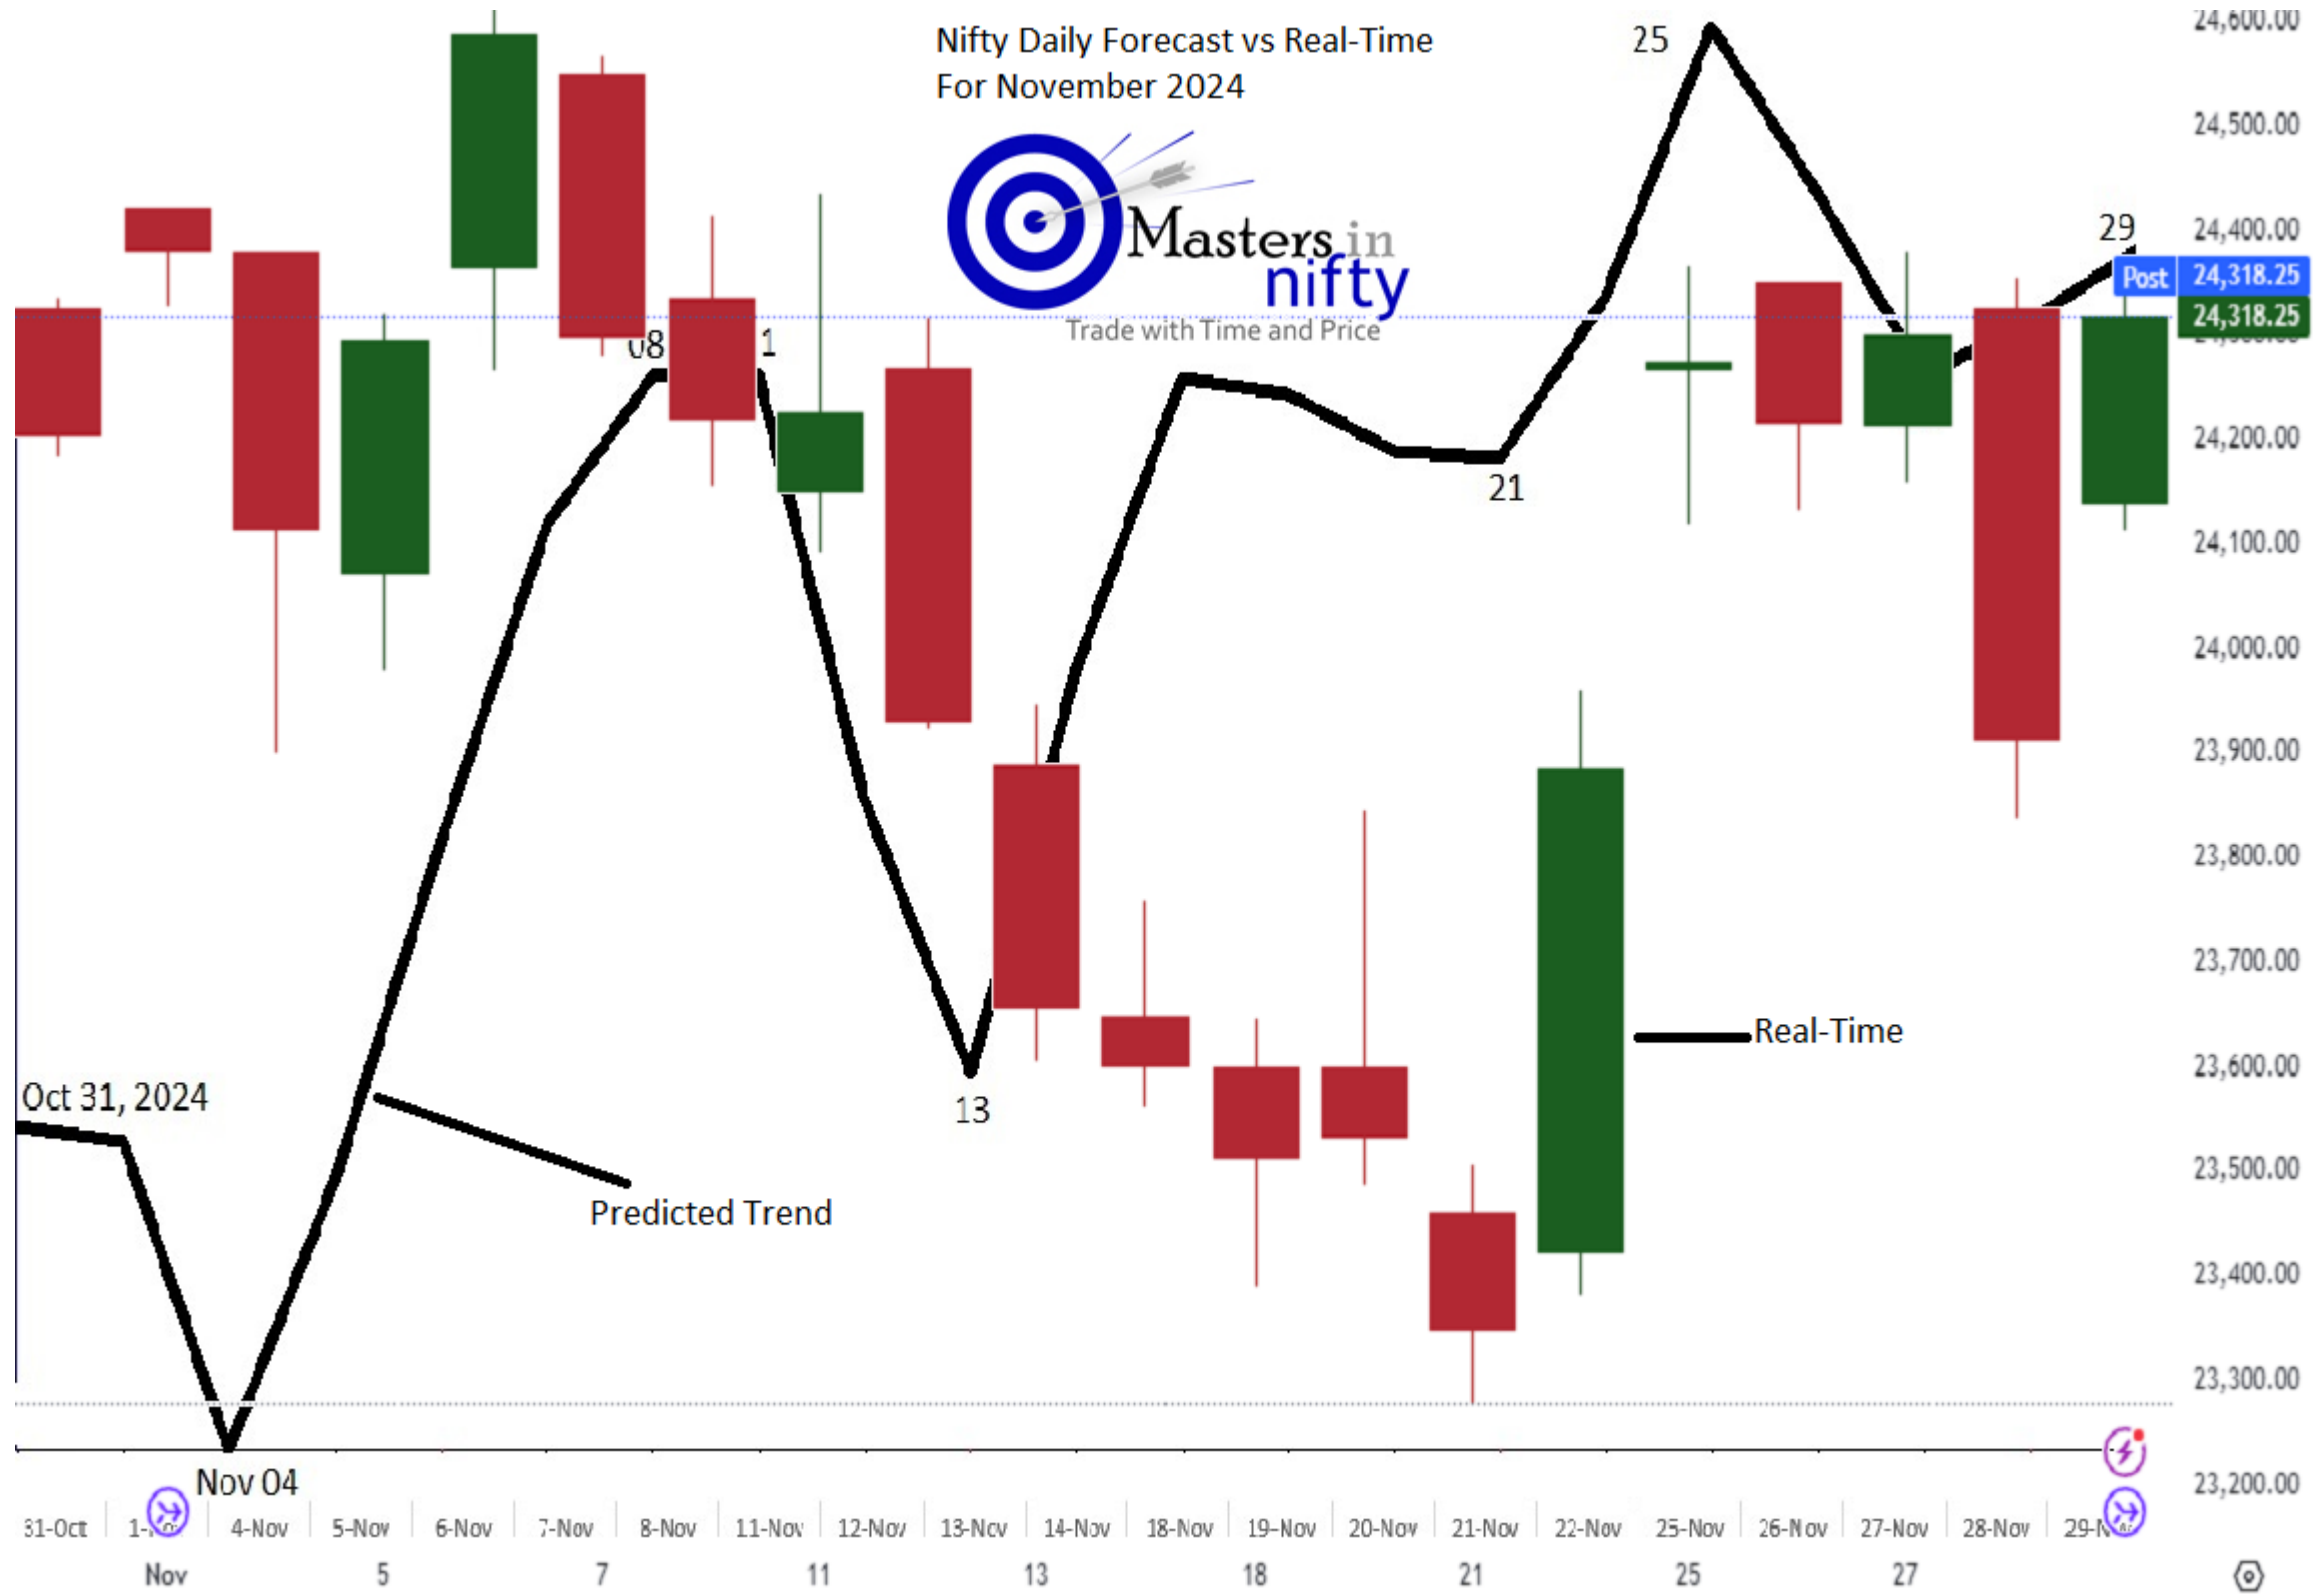

Below are the End of day forecast chart comparisons with Real-Time movement for the month of November 2024. The Price is not part of our prediction. The Black line indicates our predicted trend in advance with key turning dates. All the forecast charts were prepared one month in advance.

JSW Steel Ltd  
Daily Forecast

HDFC Bank Ltd Daily Forecast comparison  
For the month of Nov 2024

Predicted Trend with  
Key Turning Dates

Real-Time

# Nifty Daily Forecast vs Real-Time For November 2024

Trade with Time and Price

Tata Steel Ltd Daily Forecast  
For November 2024